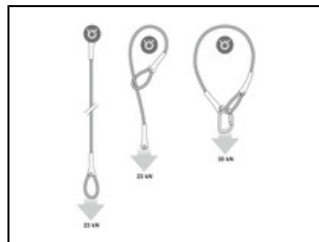

Universe	Professional
Type	Verticality
Category	Anchors
Subcategory	Anchor straps

WIRE STROP

WIRE STROP is an anchor strap made of 6.5 mm diameter galvanized steel with two terminations of different sizes. It offers several configurations for setting up an anchor: directly to an anchor point or around a suitable structure. The plastic sleeve helps keep the connector in position and facilitates clipping. It is available in five lengths (50, 100, 150, 200 and 300 cm).

Anchor strap with two terminations of different sizes. The plastic sheath helps keep the connector in position and facilitates clipping.

It offers several configurations for setting up an anchor: directly to an anchor point or around a suitable structure.

The individual identification marking on the plastic sheath allows the equipment to be tracked throughout its lifespan.

Short Description Anchor strap

Selling Points

- Rugged construction:
 - 6.5 mm diameter galvanized steel
 - polyurethane sheath with UV treatment
- Two terminations of different sizes offer multiple configurations for setting up an anchor:
 - directly to an anchor point
 - wrapped around a structural anchor
 - choked around a structural anchor, thanks to the different sizes of the attachment points
- Easy handling, and durability:
 - easy clipping, thanks to the plastic sheath that helps keep the connectors in position
 - individual identification marking on the plastic sheath, to track the equipment throughout its lifespan
- Available in five lengths: 50, 100, 150, 200 and 300 cm

Specifications by reference

Reference(s)	G200AA00	G200AA01	G200AA02	G200AA03
				
Length	50 cm	100 cm	150 cm	200 cm
Weight	220 g	320 g	420 g	520 g
Made in	TW	TW	TW	TW
Guarantee	3 years	3 years	3 years	3 years
Inner pack count	1	1	1	1
Case quantity	20	12	10	6
EAN	3342540836037	3342540836044	3342540836051	3342540836068