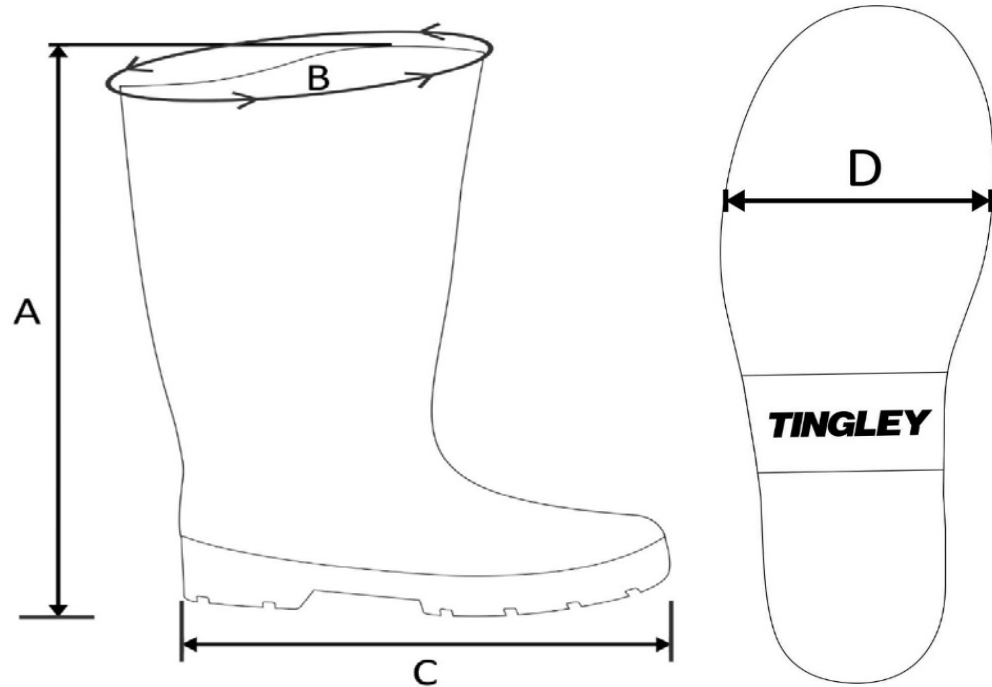

TINGLEY

est. 1896

Style #31151/31251 Pilot™ Plain Toe/Steel Toe Knee Boot

A = Height (Outsole to Topline)
B = Topline Circumference
C = Footbed (Heel to Toe)
D = Width (Footbed Ball)
(All Dimensions are in inches)

SIZE	A	B	C	D
4	14.0	17.0	10.1	3.9
5	14.4	17.1	10.3	4.0
6	14.5	17.4	10.5	4.1
7	14.8	17.5	10.8	4.3
8	14.9	17.8	10.9	4.3
9	15.1	16.3	11.1	4.3
10	15.3	18.0	11.3	4.4
11	15.3	18.8	11.5	4.5
12	15.7	18.7	11.8	4.5
13	16.1	18.9	11.9	4.5
14	16.1	18.9	12.1	4.5