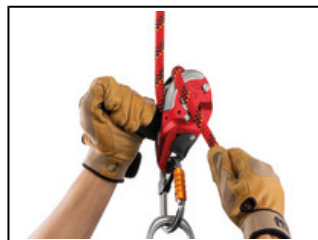

## I'D® L

The I'D L self-braking descender is primarily designed for technical rescue. It has an ergonomic handle that allows comfortable descent control. The integrated anti-panic function and anti-error catch limit the risk of an accident due to user error. The AUTO-LOCK system allows users to position themselves without having to manipulate the handle or tie off the device. Once locked, the rope can be taken up without having to manipulate the handle. The safety gate allows the rope to be installed with the device remaining connected to the harness. I'D L is compatible with 12.5 to 13 mm ropes and allows handling of loads up to 280 kg.

The descender has a safety gate on the moving side plate that allows the rope to be installed easily while the device remains connected to the harness.

The ergonomic handle allows the rope to be released for a comfortably controlled descent.