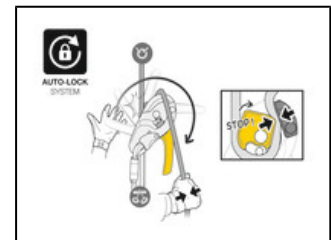

The AUTO-LOCK system allows users to easily position themselves at a work station without having to manipulate the handle or tie off the device: as soon as the user releases the handle, the rope is automatically locked in the device.