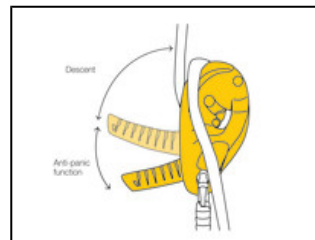

## I'D® L

The I'D L self-braking descender is primarily designed for technical rescue. It has an ergonomic handle that allows comfortable descent control. The integrated anti-panic function and anti-error catch limit the risk of an accident due to user error. The AUTO-LOCK system allows users to position themselves without having to manipulate the handle or tie off the device. Once locked, the rope can be taken up without having to manipulate the handle. The safety gate allows the rope to be installed with the device remaining connected to the harness. I'D L is compatible with 12.5 to 13 mm ropes and allows handling of loads up to 280 kg.

The descender has a safety gate on the moving side plate that allows the rope to be installed easily while the device remains connected to the harness.

The ergonomic handle allows the rope to be released for a comfortably controlled descent.