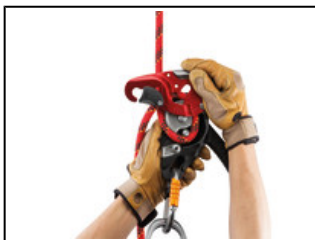

## I'D® L

The I'D L self-braking descender is primarily designed for technical rescue. It has an ergonomic handle that allows comfortable descent control. The integrated anti-panic function and anti-error catch limit the risk of an accident due to user error. The AUTO-LOCK system allows users to position themselves without having to manipulate the handle or tie off the device. Once locked, the rope can be taken up without having to manipulate the handle. The safety gate allows the rope to be installed with the device remaining connected to the harness. I'D L is compatible with 12.5 to 13 mm ropes and allows handling of loads up to 280 kg.

The descender has a safety gate on the moving side plate that allows the rope to be installed easily while the device remains connected to the harness.

The ergonomic handle allows the rope to be released for a comfortably controlled descent.