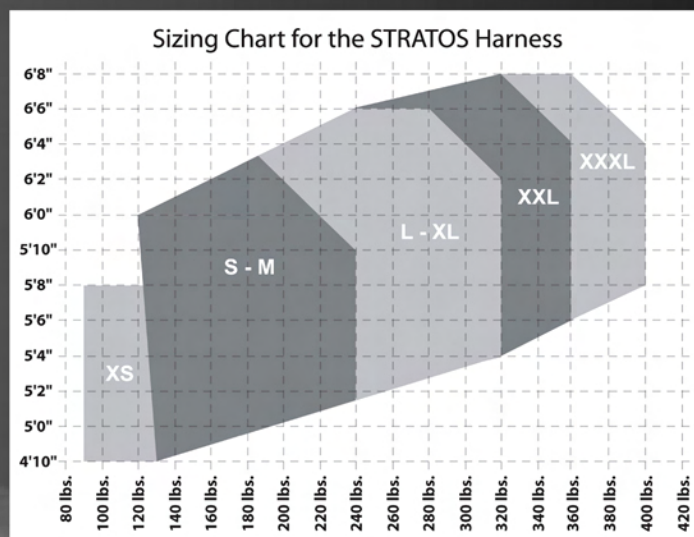

COLOR OPTIONS for the STRATOS Harness: