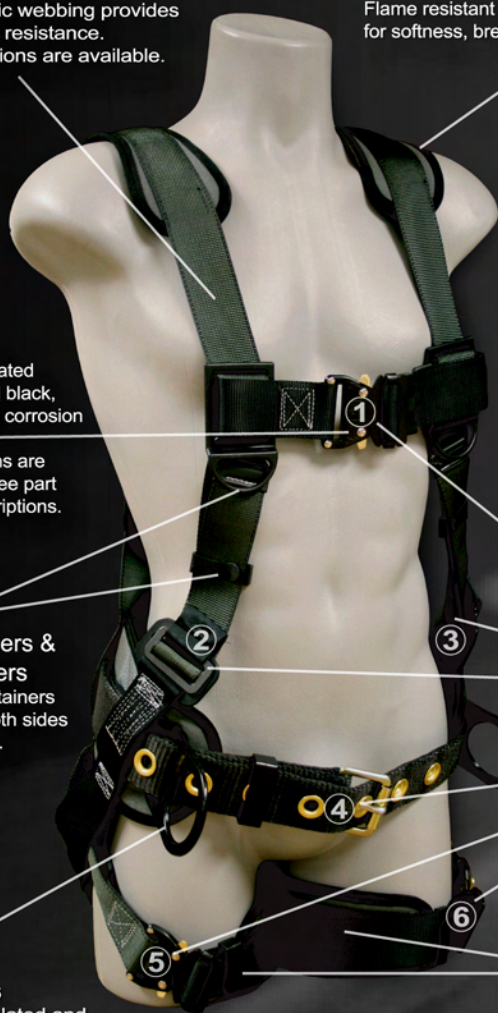

High-strength Stitching
High-strength, high-contrast stitching for ultra performance and extraordinary visual appeal.

Buckle Options
Buckles are zinc plated and powder coated black, providing extended corrosion resistance. Many buckle options are available. Please see part numbers and descriptions.

Lanyard Retainers & Webbing Keepers
Thermo-formed retainers and keepers on both sides of the chest straps.

Subpelvic Strap
Additional rear strap provides extra comfort & security.

Integral strato-lite Comfort Leg Pads
Flame resistant open cell foam with air-mesh fabric for softness, breathability, and moisture control.

6 Point Adjustment
Provides perfect fit & comfort.

D-ring Options
D-rings are zinc plated and powder coated black, providing extended corrosion resistance. Many D-ring options are available. Please see part numbers and descriptions.

Integral strato-lite Comfort Leg Pads
Flame resistant open cell foam with air-mesh fabric for softness, breathability, and moisture control.

Model Shown: 22870B
All models come standard in Green/Black

toll free: 877.228.9327