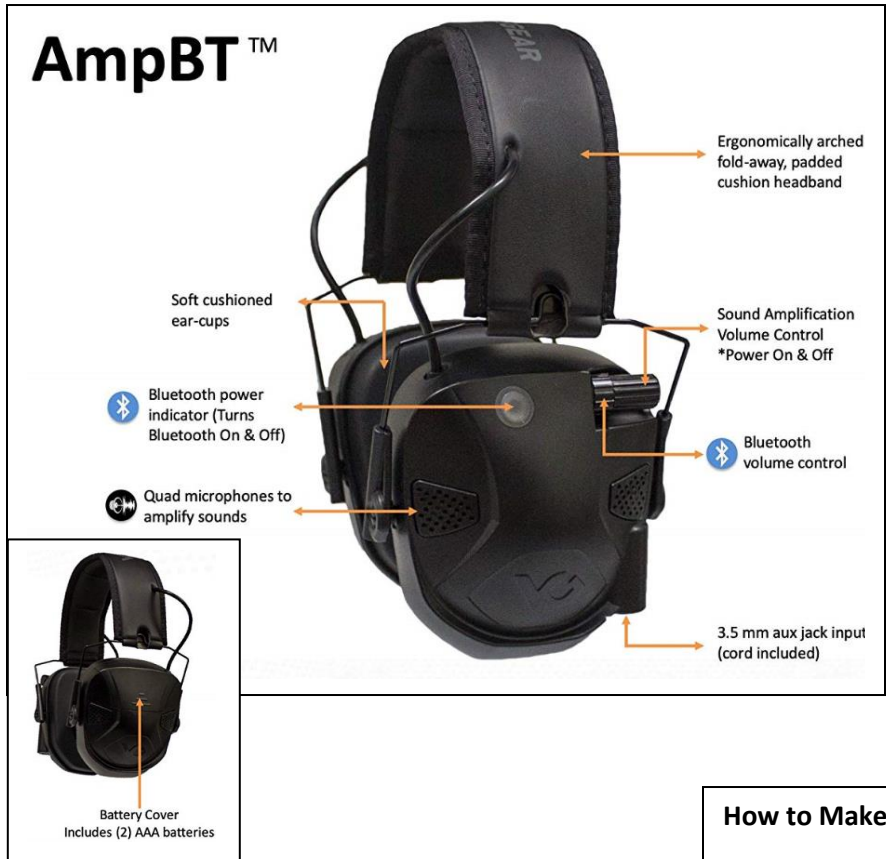

Bluetooth Manual- VGPME30BT- NRR 26dB

Turning Bluetooth ON / OFF

- Press and hold the Bluetooth button (3 seconds) to turn ON the Bluetooth and enter pairing mode (timeout 120 seconds)
- Press and hold the Bluetooth button (3 seconds) to turn OFF the Bluetooth

How to Listen to Music

- To play music, firmly press the Bluetooth button but do not hold the button down
- To pause music, firmly press the Bluetooth button during playback but do not hold the button down

How to Make a Phone Call

- To answer a call, firmly and quickly press the Bluetooth button
- To end a call, firmly and quickly press the Bluetooth button
- To reject a call, press the Bluetooth button for 1 sec
- Double press the Bluetooth button to redial the last phone number
- During a phone call, if another call is received, double press the Bluetooth button to switch from first call to the second call.