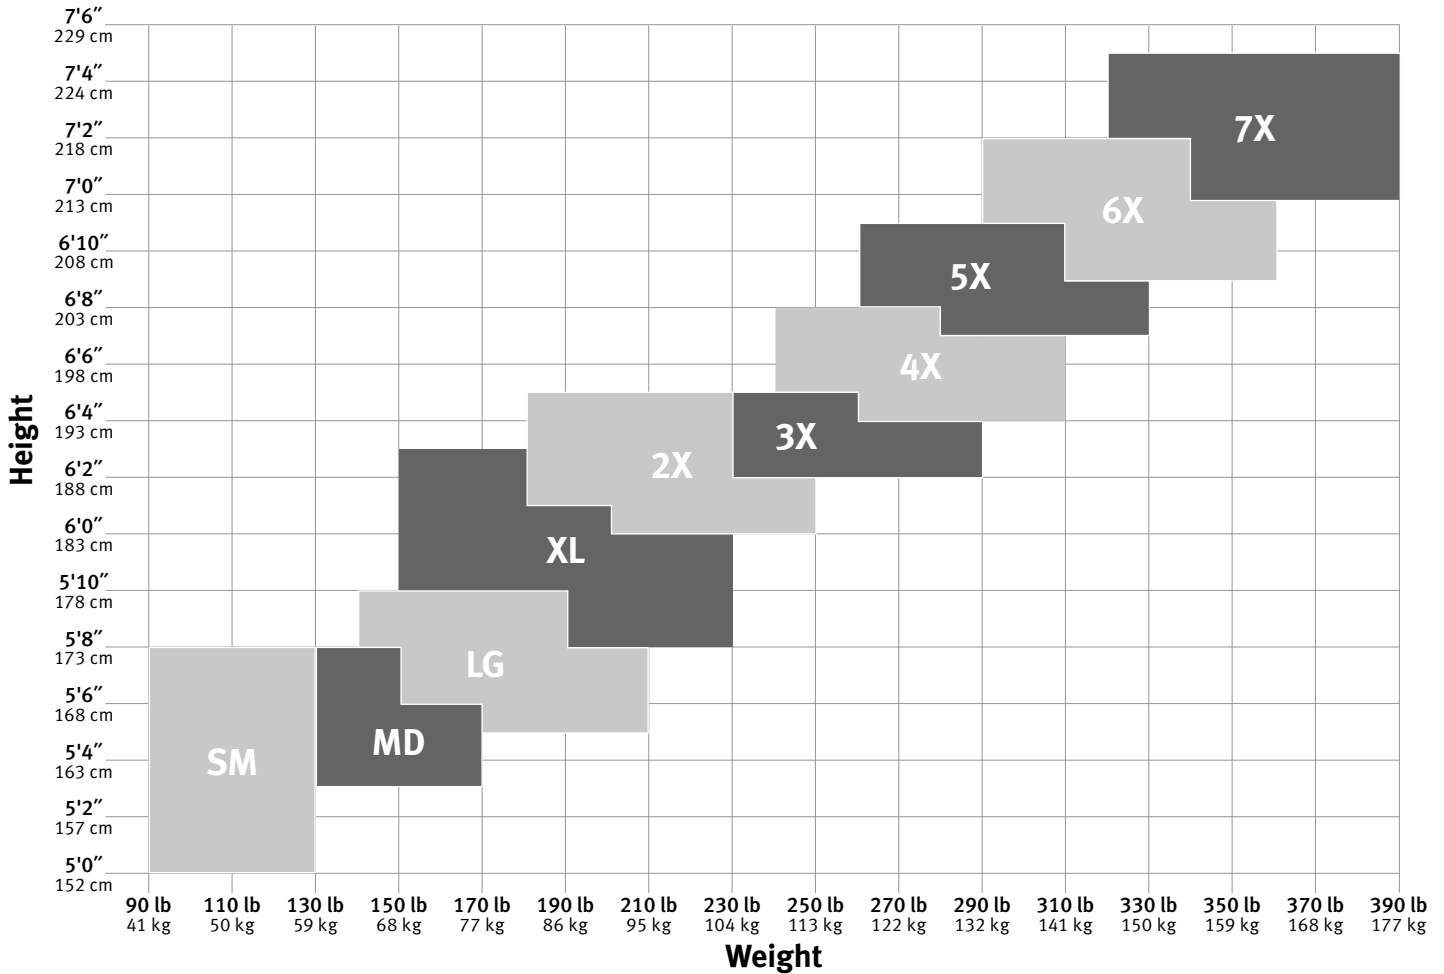

Sizing Charts

Sizing for protective garments

Sizing for fully encapsulated suits

This chart is based on individuals wearing SCBA, safety helmet and standard work clothing. Fit varies with individual body shape.